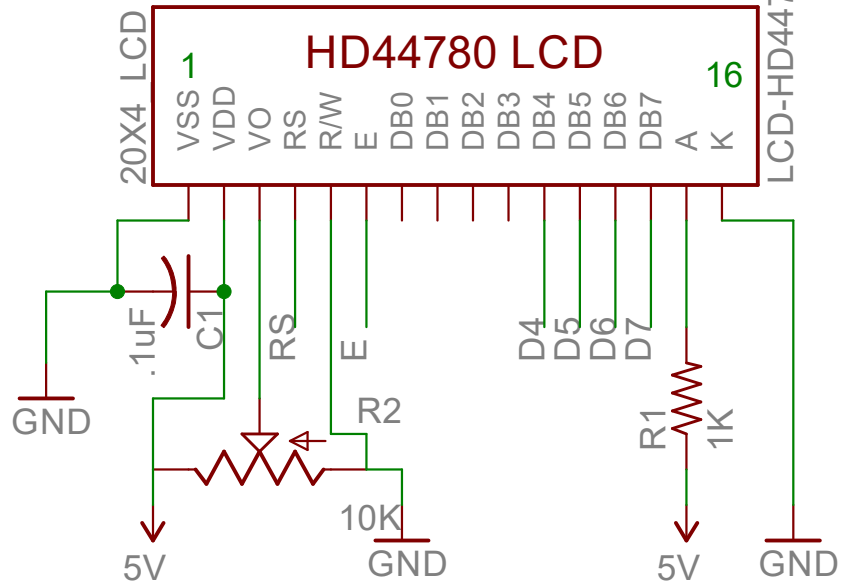

open hardware

LCD-HD447804-HOLES20X4-4HOLES